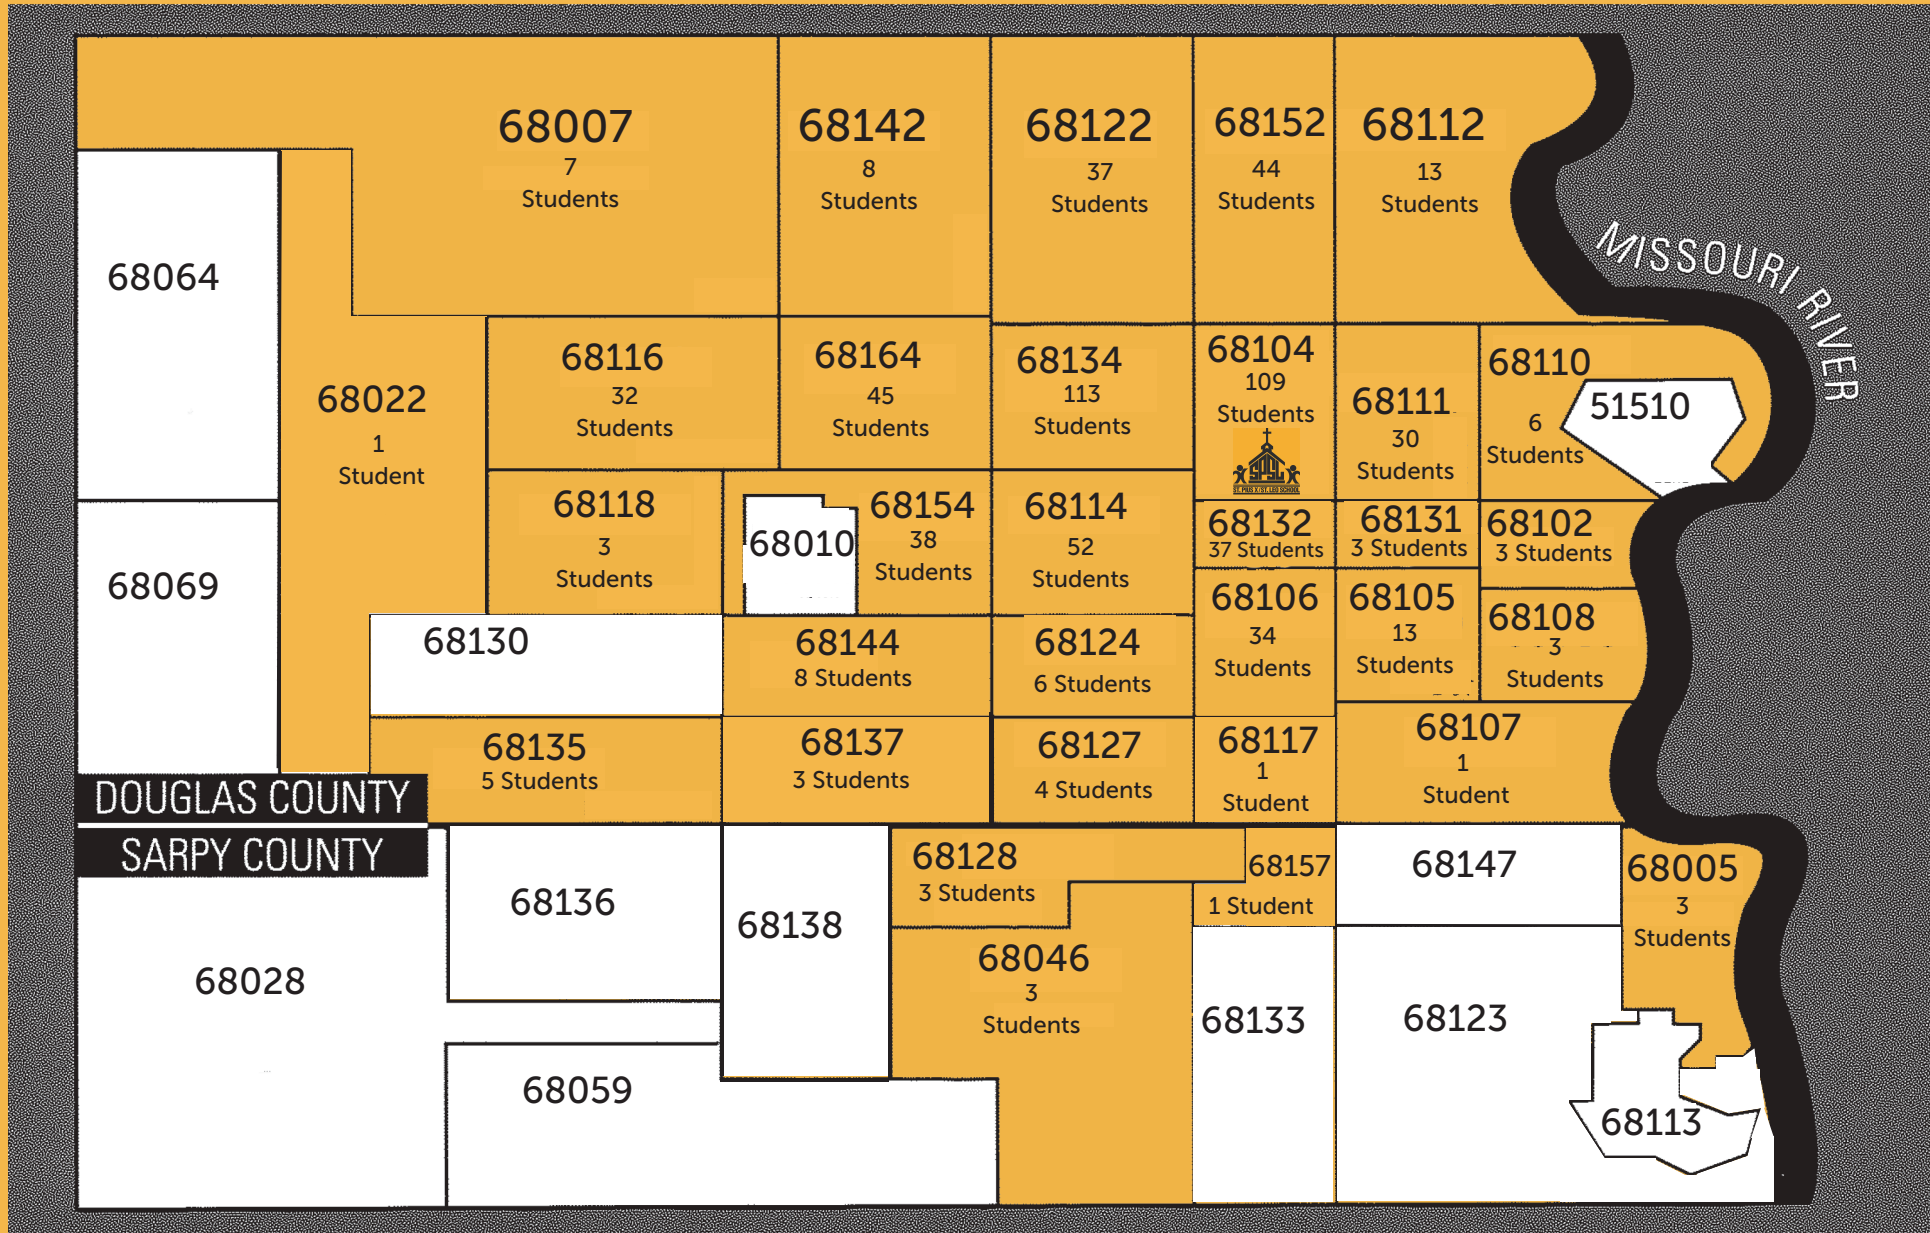

Students at St. Pius X / St. Leo School come from 39 different zip codes in the Omaha metro!

Not pictured: 50323 (1 Student), 51503 (2 Students), 51546 (1 Student), 51555 (2 students), 51577 (1 Student), 68008 (1 Student), and 68023 (2 Students)